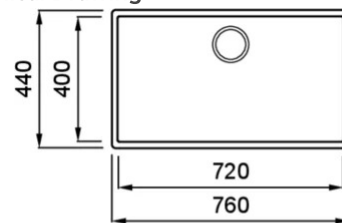

QD72SP

Technical Drawing

0

| | |
|--------------------------------------------|--------------|
| Description | 1-bowl sink |
| Model | QD72SP |
| Base (mm) | 800 |
| 0 | Undermount |
| Dimensions (mm) | 760 x 440 |
| Hole for built-in installation (mm) | 720 x 400 R5 |
| Number of Bowls | 1 |
| Bowl Depth (mm) | 200 |

0

| | |
|---------------------------------|-----------------|
| Gross Weight (kg) | 16,36 |
| Net Weight (kg) | 12,61 |
| Packaging Dimension (kg) | 870 x 575 x 300 |
| 0 (kg) | 0,150 |

0

| | |
|------------------|----------------------------------------|
| Packaging | Cardboard and polyethylene |
| 0 | Space-saving siphon, wastes and hooks. |