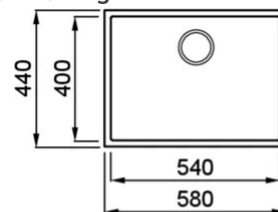

QD54SP

Technical Drawing

0

Description	1-bowl sink
Model	QD54SP
Base (mm)	800
0	Undermount
Dimensions (mm)	580 x 440
Hole for built-in installation (mm)	540 x 400 R5
Number of Bowls	1
Bowl Depth (mm)	190

0

Gross Weight (kg)	11,79
Net Weight (kg)	8,53
Packaging Dimension (kg)	690 x 575 x 300
0 (kg)	0,119

0

Packaging	Cardboard and polyethylene
0	Space-saving siphon, wastes and hooks.