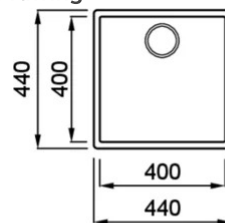

QD40SP

Technical Drawing

0

Description	1-bowl sink
Model	QD40SP
Base (mm)	500
0	Undermount
Dimensions (mm)	440 x 440
Hole for built-in installation (mm)	400 x 400 R5
Number of Bowls	1
Bowl Depth (mm)	200

0

Gross Weight (kg)	11,56
Net Weight (kg)	8,91
Packaging Dimension (kg)	575 x 575 x 300
0 (kg)	0,099

0

Packaging	Cardboard and polyethylene
0	Space-saving siphon, wastes and hooks.