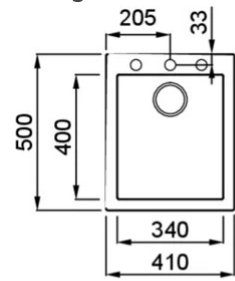

QD34TOP

Technical Drawing

0	
Description	1-bowl sink
Model	QD34TOP
Base (mm)	450
0	Inset
Dimensions (mm)	410 x 500
Hole for built-in installation (mm)	390 x 480
Number of Bowls	1
Bowl Depth (mm)	190
0	
Gross Weight (kg)	10,99
Net Weight (kg)	6,70
Packaging Dimension (kg)	555 x 470 x 300
0 (kg)	0,078
0	
Packaging	Cardboard and polystyrene
0	Space-saving siphon, wastes and hooks.