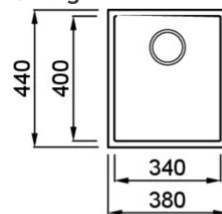

QD34SP

Technical Drawing

0

Description 1-bowl sink

Model QD34SP

Base (mm) 450

0 Undermount

Dimensions (mm) 380 x 440

Hole for built-in installation (mm) 340 x 400 R5

Number of Bowls 1

Bowl Depth (mm) 190

0

Gross Weight (kg) 10,79

Net Weight (kg) 6,50

Packaging Dimension (kg) 555 x 470 x 300

0 (kg) 0,078