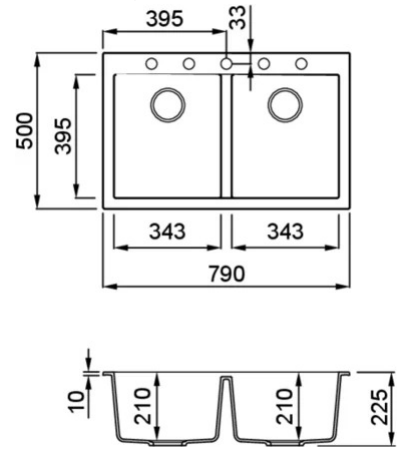

QD3434TOP

Technical Drawing

0	
Description	2-bowl sink
Model	QD3434TOP
Base (mm)	800
0	Inset
Dimensions (mm)	790 x 500
Hole for built-in installation (mm)	770 x 480
Number of Bowls	2
0	
Gross Weight (kg)	20,18
Net Weight (kg)	14,20
Packaging Dimension (kg)	870 x 575 x 300
0 (kg)	0,150
0	
Packaging	Cardboard and polyethylene
0	Space-saving siphon, wastes and hooks.