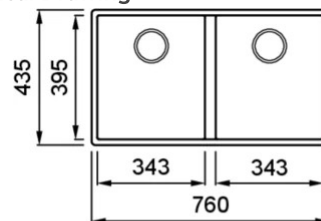

QD3434SP

Technical Drawing

0

Description	2-bowl sink
Model	QD3434SP
Base (mm)	800
0	Undermount
Dimensions (mm)	760 x 435
Hole for built-in installation (mm)	720 x 395 R5
Number of Bowls	2

0

Gross Weight (kg)	14,64
Net Weight (kg)	10,89
Packaging Dimension (kg)	870 x 575 x 300
0 (kg)	0,150