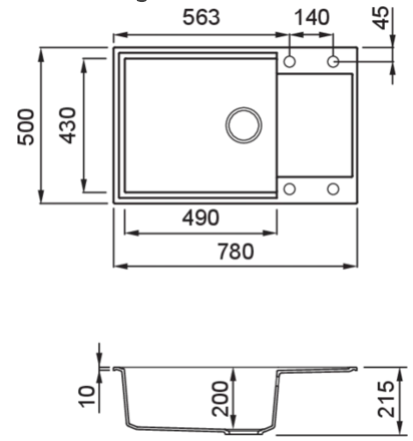

### Technical Drawing

0

<b>Description</b>	1-bowl sink with drainer
<b>Model</b>	EASY 310
<b>Base (mm)</b>	600     800 if first component
<b>0</b>	Inset
<b>Dimensions (mm)</b>	780 x 500
<b>Hole for built-in installation (mm)</b>	760 x 480
<b>Number of Bowls</b>	1
<b>Bowl Depth (mm)</b>	200

0

<b>Gross Weight (kg)</b>	16,63
<b>Net Weight (kg)</b>	11,20
<b>Packaging Dimension (kg)</b>	870 x 575 x 300
<b>0 (kg)</b>	0,150