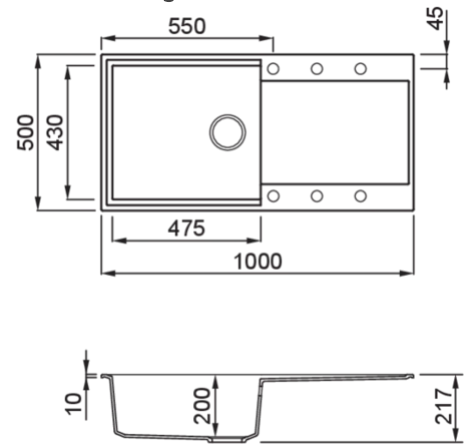

PRISM 10 XL

Technical Drawing

0	
Description	1-bowl sink with drainer
Model	EASY 480
Base (mm)	600
0	Inset
Dimensions (mm)	1000 x 500
Hole for built-in installation (mm)	980 x 480
Number of Bowls	1
Bowl Depth (mm)	200
0	
Gross Weight (kg)	19,34
Net Weight (kg)	13,70
Packaging Dimension (kg)	1080 x 575 x 300
0 (kg)	0,186