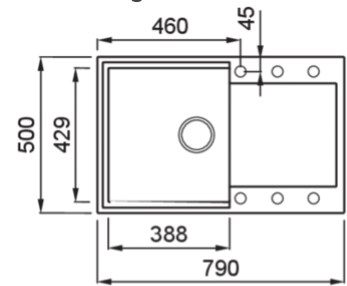

PRISM 10

Technical Drawing

0

Description	1-bowl sink with drainer
Model	EASY 300
Base (mm)	500 600 if first component
0	Inset
Dimensions (mm)	790 x 500
Hole for built-in installation (mm)	770 x 480
Number of Bowls	1
Bowl Depth (mm)	220

0

Gross Weight (kg)	15,93
Net Weight (kg)	10,50
Packaging Dimension (kg)	870 x 575 x 300
0 (kg)	0,150