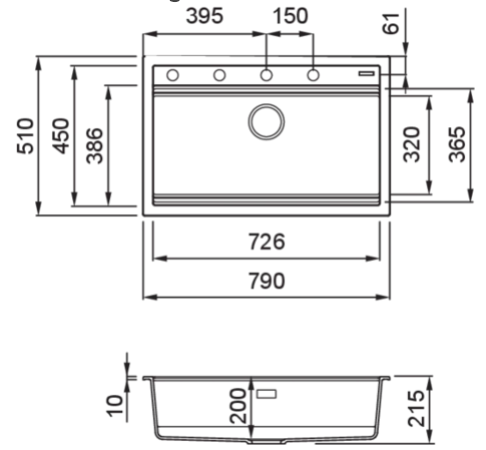

BEST 72 LB

Technical Drawing

0

Description	1-bowl sink
Model	BEST 130
Base (mm)	800
0	Inset
Dimensions (mm)	790 x 510
Hole for built-in installation (mm)	770 x 480
Number of Bowls	1
Bowl Depth (mm)	200

0

Gross Weight (kg)	18,85
Net Weight (kg)	13,00
Packaging Dimension (kg)	870 x 575 x 300
0 (kg)	0,150